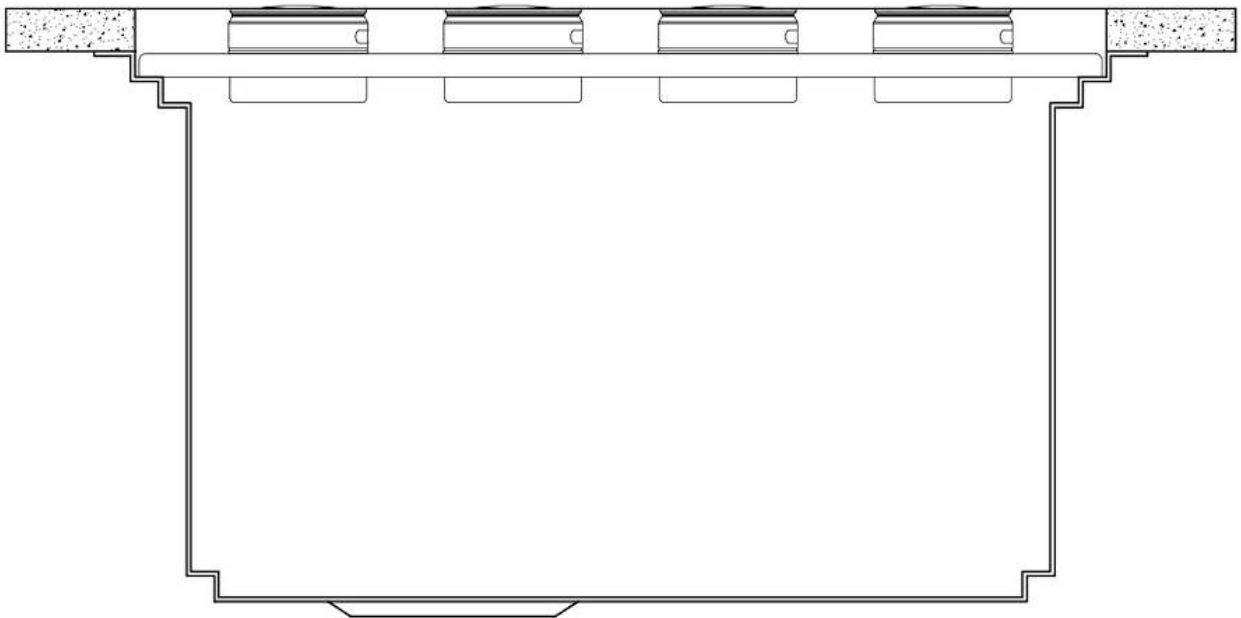

Leonardo Level 1

Compatible accessories:

8100 600
8100 601
8100 620
8100 621
8100 622
8642 000