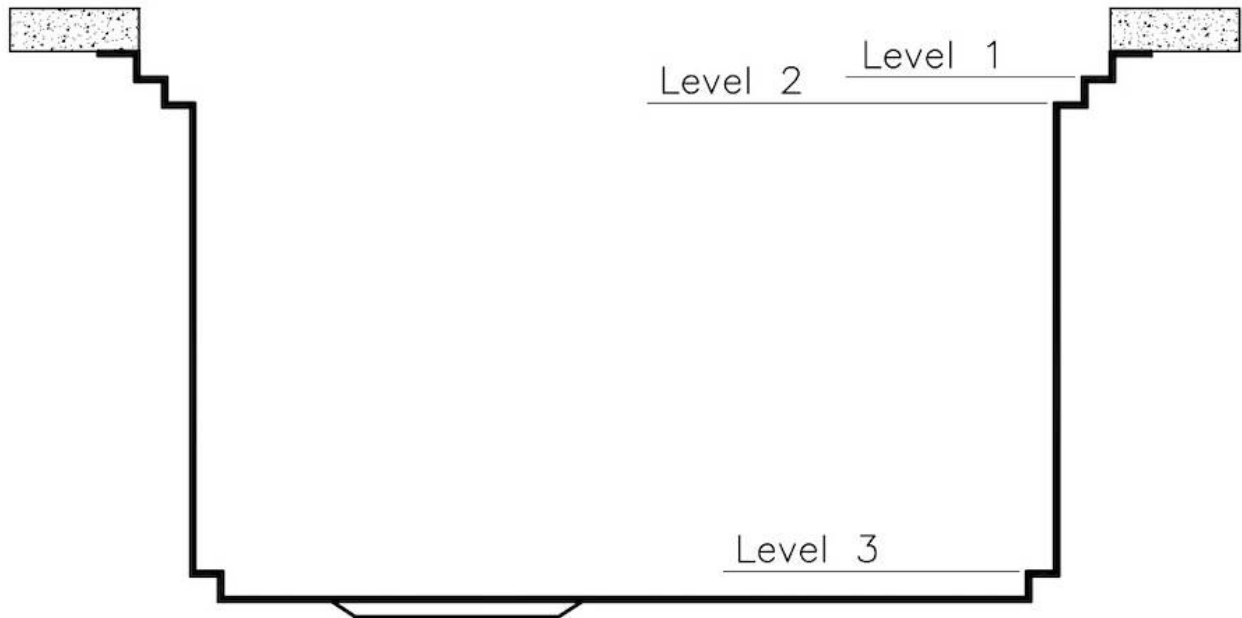

Leonardo Optional accessories

The "rails" system makes it possible to use a combination of numerous accessories. Grids, chopping boards, utensils' ranging system, bowls and containers of different dimensions can be alternated in the workspace with a simple gesture, and can easily be stacked, in order to be on hand at all times.