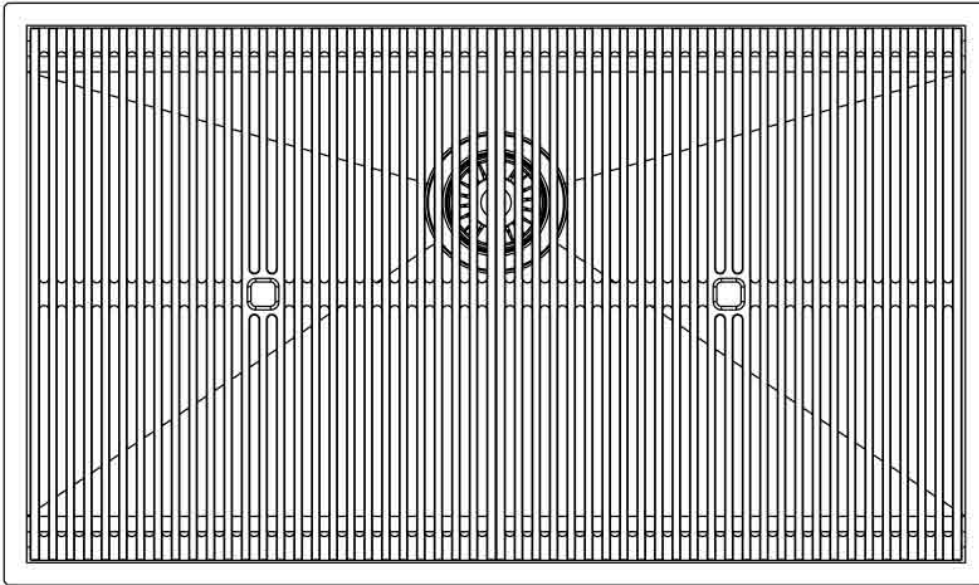

Edge
positioning

8100 600