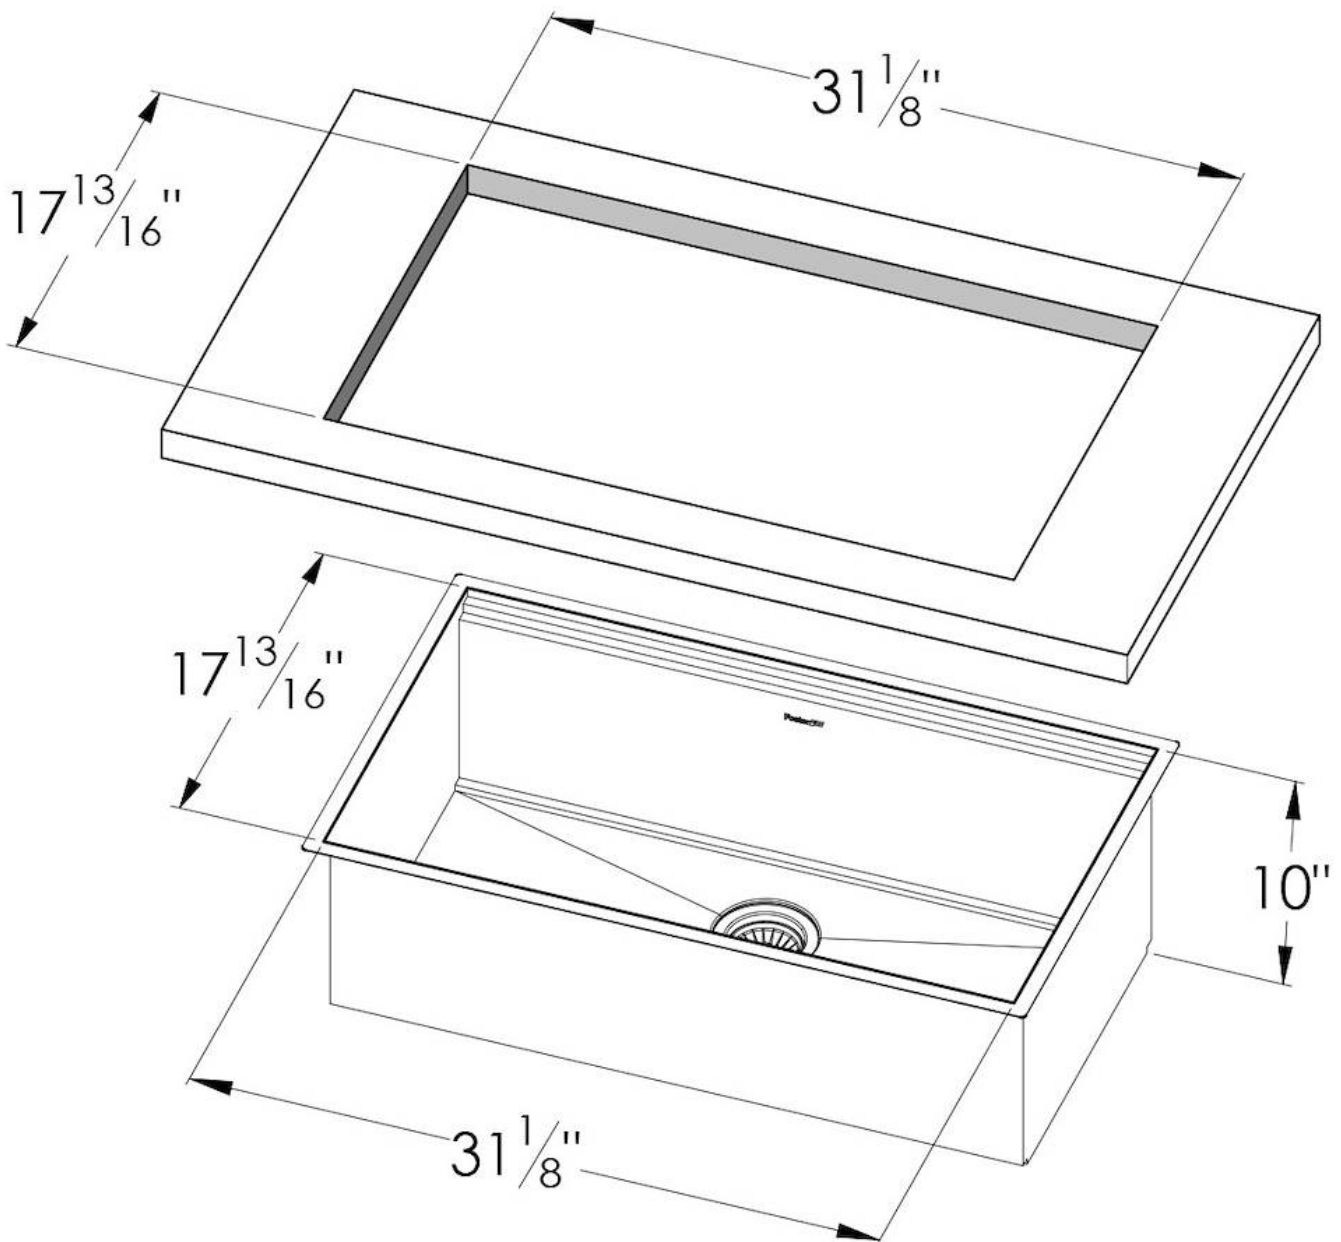

Triple recess - sliding accessories

The Foster Milano sink has an ingenious design that makes it simple to use a large set of optional accessories. On the topmost supporting step, the innovative Black grids slide, creating a large and practical surface to rinse food and crockery. The second step is meant to support and allow the sliding of a complete combination of accessories, which make some operations practical and safe: rinse, drain, slice, grate... everything can be done inside the sink. The third supporting step is on the bottom of the bowl. On this step one can rest the Black grids, making it possible to rinse foodstuffs without their coming in contact with the bottom of the sink, which may be dirty.

TECHNICAL DATA