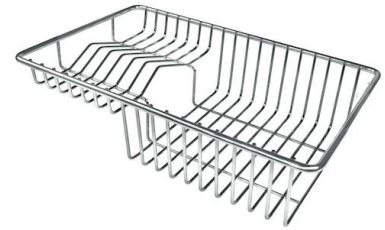

Stainless Steel dishes holder
8100 303
* only in combination with the accessory
8644 101